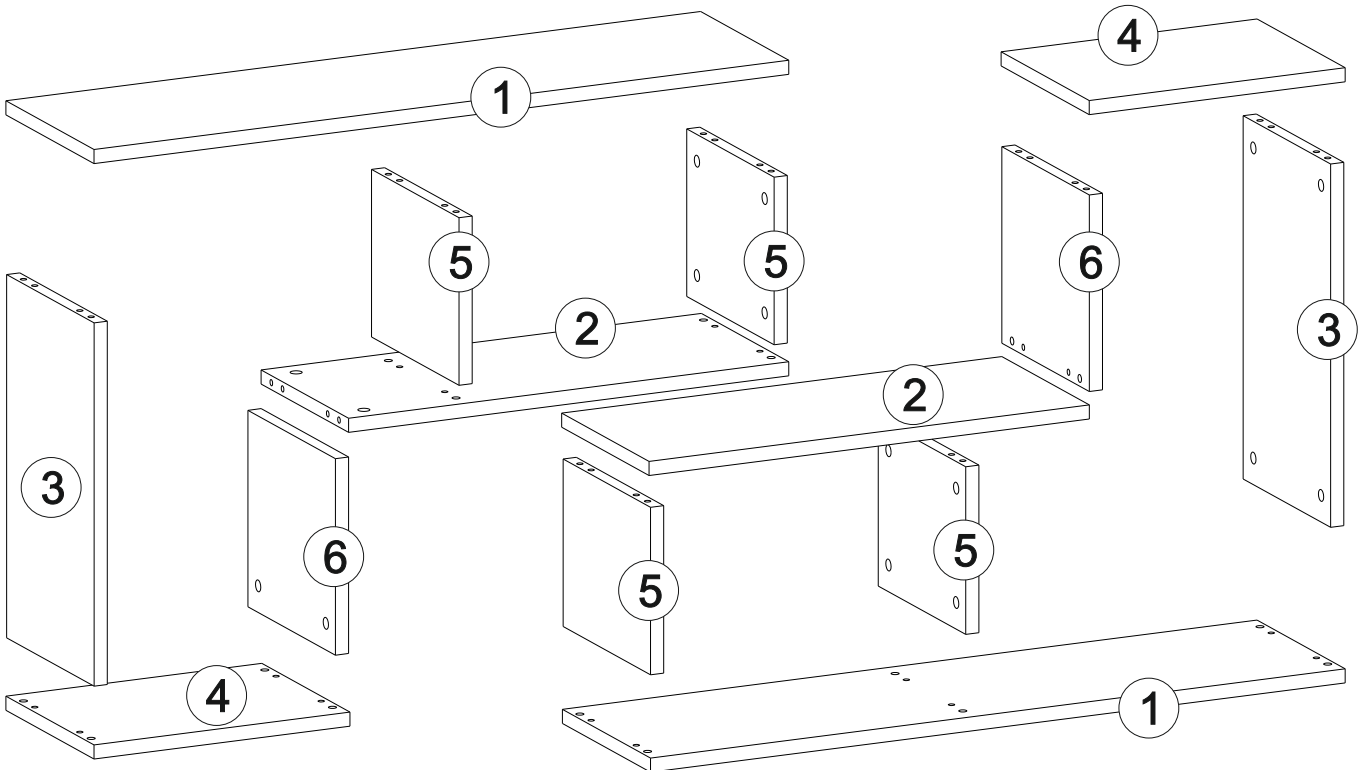

32x

LEGON TV ÜNİTESİ LEGON TV UNIT

Part #1	1x
Part #2	1x
Part #3	1x
Part #4	1x
Part #5	1x
Part #6	1x
Part #7	1x
Part #8	1x

Total **8x**

Disassembled Parts Demonte Parçalar

1

2

3